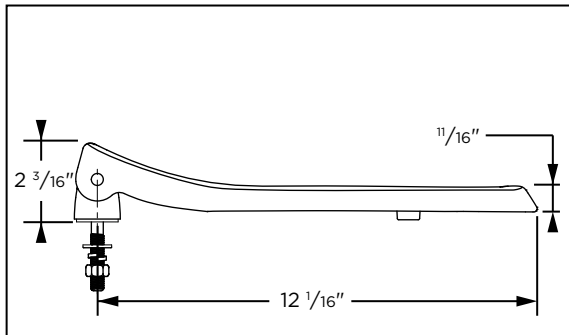

Standards:

- None

Technical Information:

Configuration	Commerical round-front
Type of Seat	Open front without cover
Seat Hinges	Sturdy and hidden by seat
Mounting Holes	5 1/2"
Height	11/16"
Width	10 9/16"
Depth	12 3/8"
Product Weight	1.7 lbs.
Material	Polypropylene with UV protection
Bumpers	2

Available Colors:

- White

Warranty:

- One Year Manufactures Warranty

NOTES: All dimensions are in inches. Illustrations may not be drawn to scale.