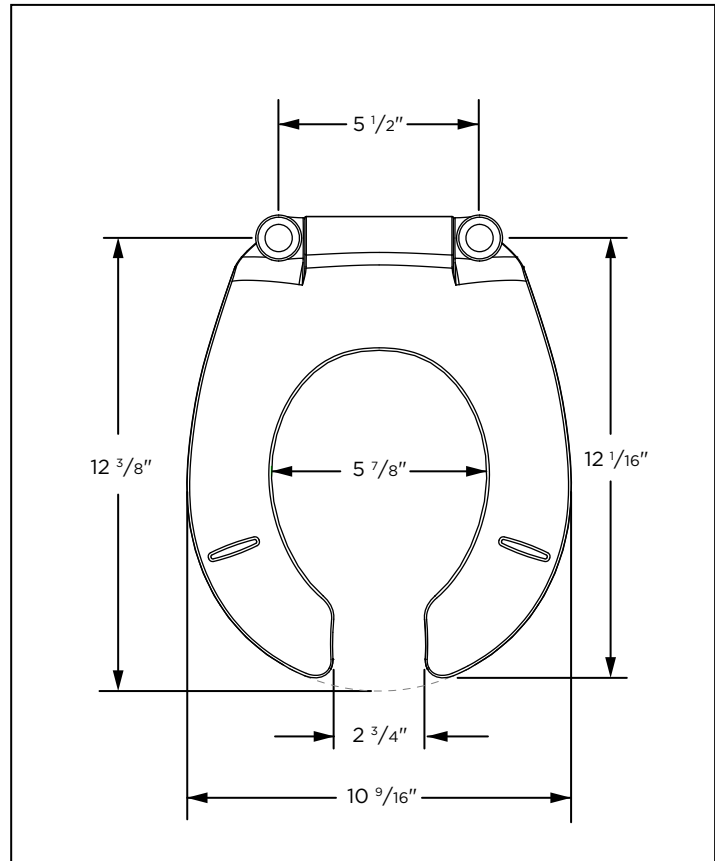

GERBER

www.gerberonline.com

PEEWEE™

Commercial Toilet Seat without Cover

Features:

□ 99-215

- Designed to fit the 21-601 PeeWee™ toilet
- Round-front open seat without cover
- Hinges stops at 11 degrees beyond vertical, and hidden to prevent pinching
- High-impact, heavy duty solid polypropylene material
- UV protection preserves white color and prevents yellowing
- Included hardware allows quick and easy installation
- 2 molded-in bumpers included to prevent slippage
- Commercial use

Standards:

- None

Technical Information:

Configuration	Commerical round-front
Type of Seat	Open front without cover
Seat Hinges	Sturdy and hidden by seat
Mounting Holes	5 1/2"
Height	11/16"
Width	10 9/16"
Depth	12 3/8"
Product Weight	1.7 lbs.
Material	Polypropylene with UV protection
Bumpers	2

Available Colors:

- White

Warranty:

- One Year Manufactures Warranty

NOTES: All dimensions are in inches. Illustrations may not be drawn to scale.